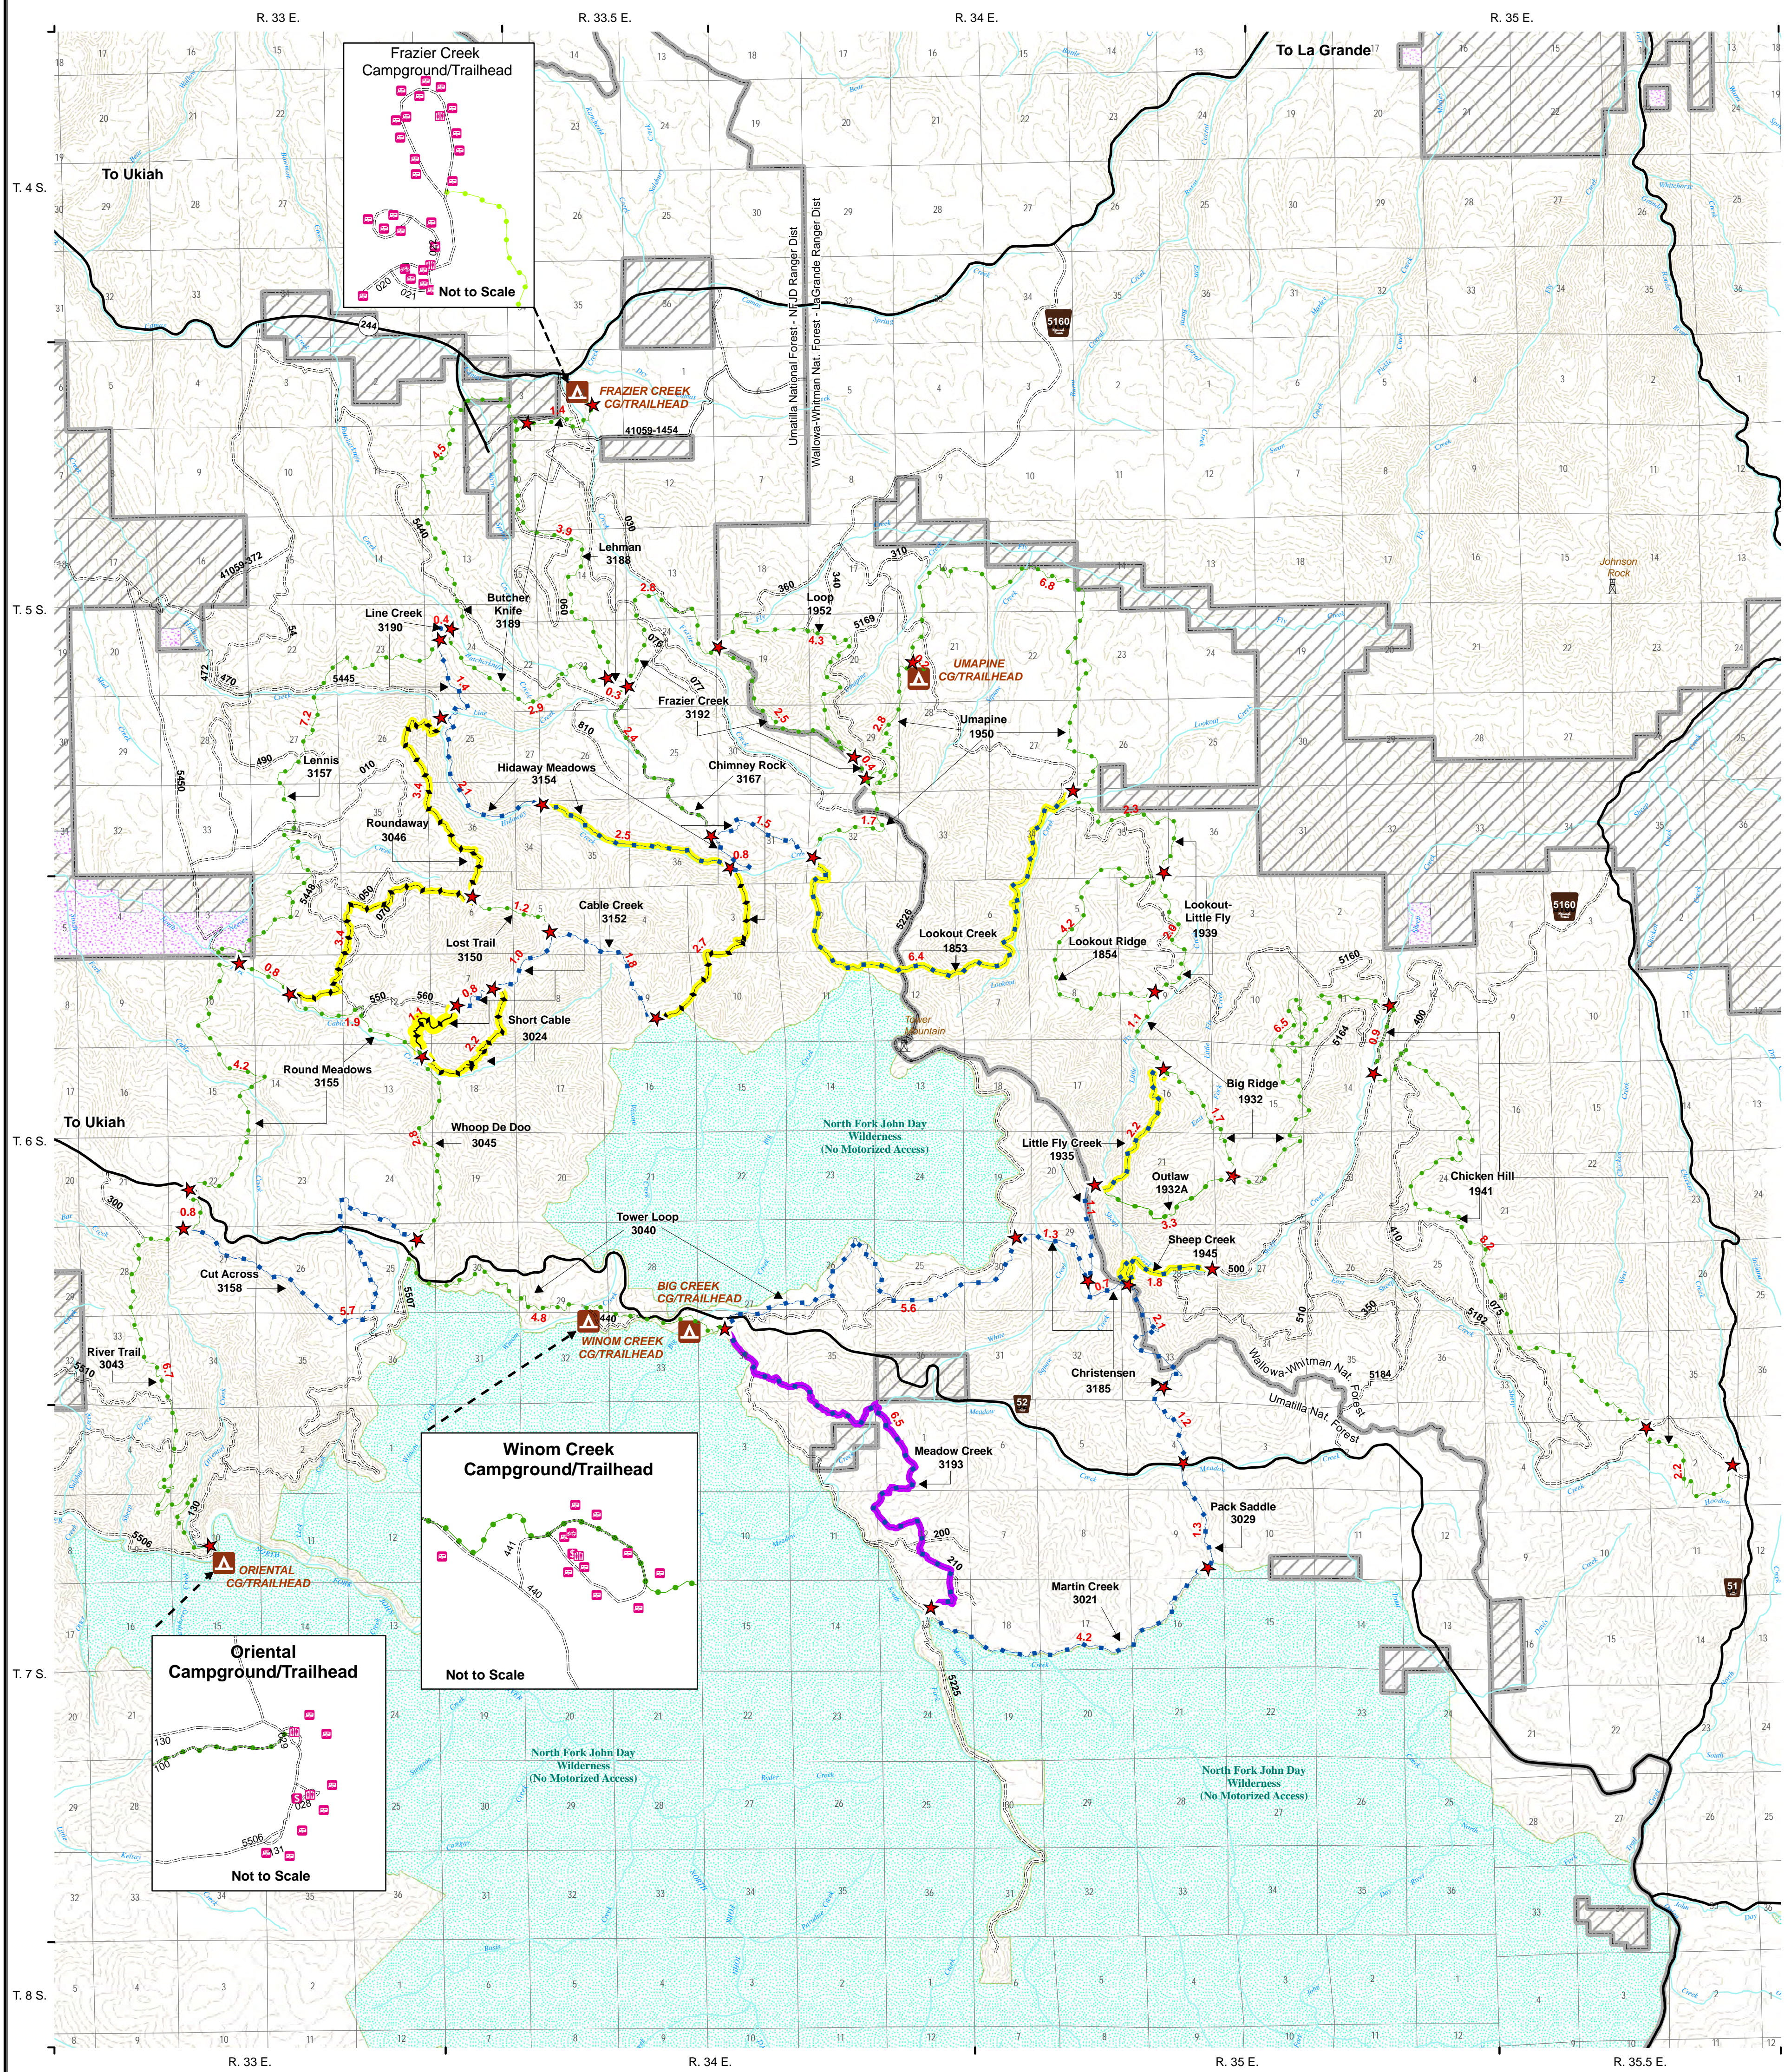

# Winom-Frazier OHV Complex

Location:	Lat/Northing:	Long/Westing:
Frazier Trailhead	45. 09' 58"	118. 38' 38"
Tower Mountain Lookout	45. 03' 26"	118. 34' 08"
Winom Creek Trailhead	45. 00' 72"	118. 38' 39"
Umapine OHV Trailhead	45. 06' 83"	118. 33' 70"
Oriental Trailhead	44. 58' 26"	118. 43' 40"